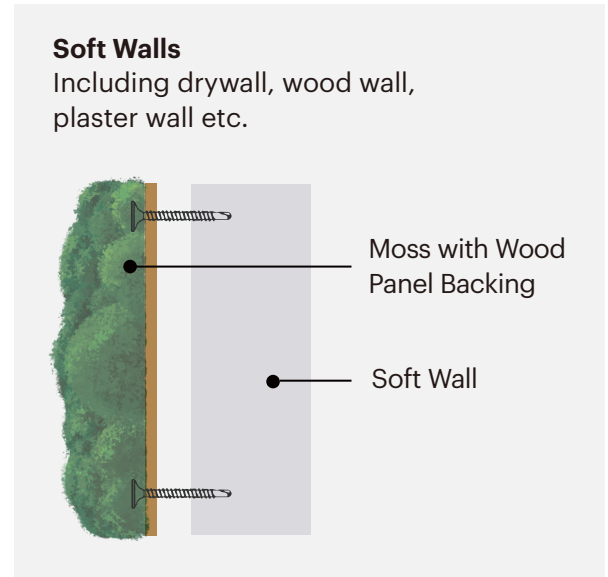

## Frame Enhancement

Oak

Walnut

White

Black

For more frame details, please refer to the Add-On Frame Specs.

# Installation Methods

- **ADHESIVE**

Double-sided Adhesive Felt Backing Installation:

- **SCREW**

Wood Panel Backing Installation:

- **HANG**

Reinforced Wooden Backing Installation:

For more Installation details, please refer to the Installation Spec.