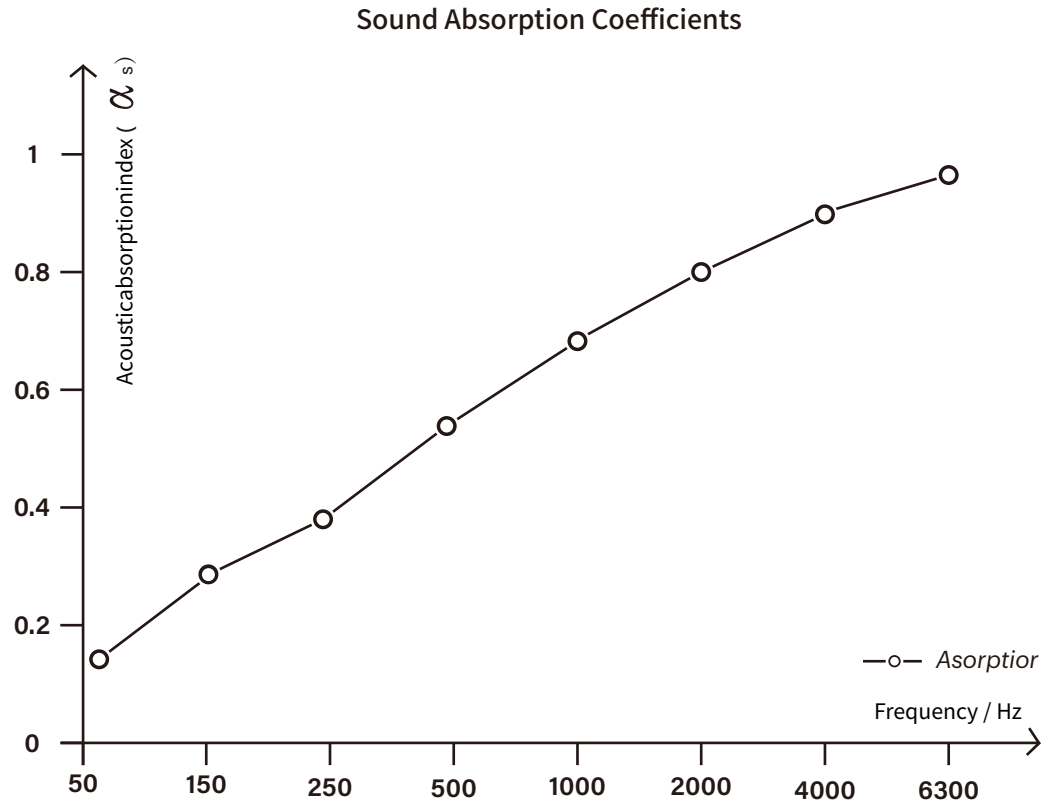

## Sound Absorption

NRC rating: 60%

SAA rating: 62%