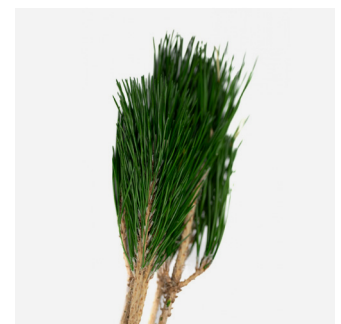

Preserved Double Fern
Length: 16"

Preserved Leather Fern
Length: 14"

Preserved Brake Fern
Length: 12-20"

Preserved Brillant Fern

Length: 16"

More Options

Eucalyptus Globulus

Length: 20"

Eucalyptus Populus

Length: 25"

Eucalyptus Baby

Length: 24"

Eucalyptus Nicoly

Length: 25"

Amaranthus

Length: 30"

Preserved Boxwood

Length: 18"

IVY

Length: 20"

Pine Branch

Length: 21"

Preserved Ruscus red
Length: 30"

Preserved Ruscus red
Length: 30"

Preserved Ruscus green
Length: 30"

Gold Dust Plant
Length: 12-24"

Drift Wood
Length: As needed

Preserved Mushroom
Width: 6"

Bark
Length: As needed

Pine Cone
Length: 4", Width: 2"

Project Showcase