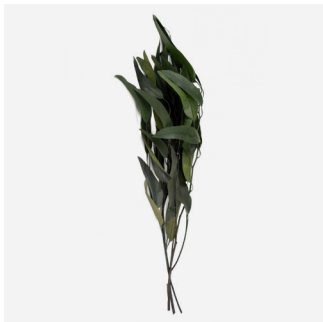

Little Adiantum
Length: 9"

Rock Fern
Length: 14"

Parchment Fern
Length: 18"

Preserved Ivy with fruits
Length: 16-20"

Davalia Fern
Length: 10"

Tiki Fern
Length: 12-18"

Preserved Rumora Fern
Length: 15"

Preserved Cinnamon Fern
Length: 18"

Preserved Double Fern
Length: 16"

Preserved Leather Fern
Length: 14"

Preserved Brake Fern
Length: 12-20"

Preserved Brillant Fern

Length: 16"

More Options

Eucalyptus Globulus

Length: 20"

Eucalyptus Populus

Length: 25"

Eucalyptus Baby

Length: 24"

Eucalyptus Nicoly

Length: 25"

Amaranthus

Length: 30"