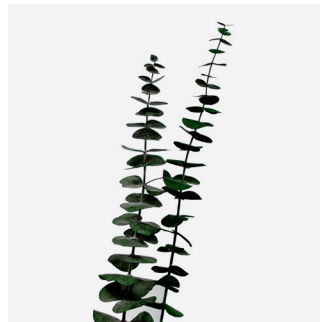

Preserved Double Fern
Length: 16"

Preserved Leather Fern
Length: 14"

Preserved Brake Fern
Length: 12-20"

Preserved Brillant Fern

Length: 16"

More Options

Eucalyptus Globulus

Length: 20"

Eucalyptus Populus

Length: 25"

Eucalyptus Baby

Length: 24"

Eucalyptus Nicoly

Length: 25"

Amaranthus

Length: 30"