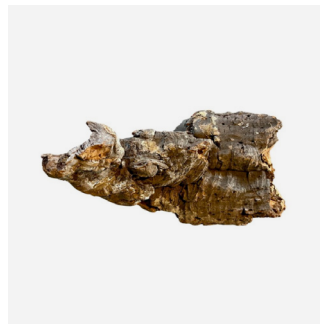

Preserved Double Fern
Length: 16"

Preserved Leather Fern
Length: 14"

Preserved Brake Fern
Length: 12-20"

Preserved Brillant Fern

Length: 16"

More Options

Eucalyptus Globulus

Length: 20"

Preserved Boxwood

Length: 18"

IVY

Length: 20"

Pine Branch

Length: 21"

Preserved Ruscus red
Length: 30"

Preserved Ruscus red
Length: 30"

Preserved Ruscus green
Length: 30"

Gold Dust Plant
Length: 12-24"

Drift Wood
Length: As needed

Preserved Mushroom
Width: 6"

Bark
Length: As needed

Pine Cone
Length: 4", Width: 2"

Project Showcase