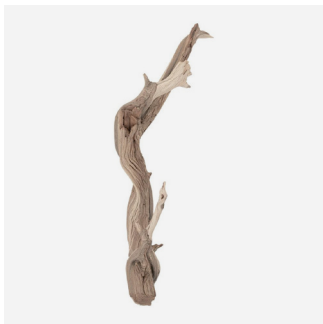

Preserved Double Fern
Length: 16"

Preserved Leather Fern
Length: 14"

Preserved Brake Fern
Length: 12-20"

Preserved Brillant Fern

Length: 16"

More Options

Eucalyptus Globulus

Length: 20"

Preserved Boxwood

Length: 18"

IVY

Length: 20"

Pine Branch

Length: 21"

Preserved Ruscus red
Length: 30"

Preserved Ruscus red
Length: 30"

Preserved Ruscus green
Length: 30"

Gold Dust Plant
Length: 12-24"

Drift Wood
Length: As needed

Preserved Mushroom
Width: 6"

Bark
Length: As needed

Pine Cone
Length: 4", Width: 2"

Project Showcase