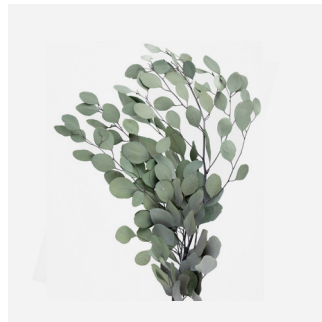

Little Adiantum
Length: 9"

Rock Fern
Length: 14"

Parchment Fern
Length: 18"

Preserved Ivy with fruits
Length: 16-20"

Davalia Fern
Length: 10"

Tiki Fern
Length: 12-18"

Preserved Rumora Fern
Length: 15"

Preserved Cinnamon Fern
Length: 18"

Preserved Double Fern
Length: 16"

Preserved Leather Fern
Length: 14"

Preserved Brake Fern
Length: 12-20"

Preserved Brillant Fern

Length: 16"

More Options

Eucalyptus Globulus

Length: 20"

Eucalyptus Populus

Length: 25"

Eucalyptus Baby

Length: 24"

Eucalyptus Nicoly

Length: 25"

Amaranthus

Length: 30"