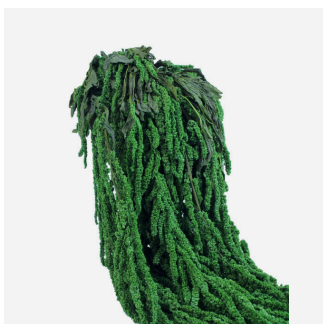

Preserved Double Fern
Length: 16"

Preserved Leather Fern
Length: 14"

Preserved Brake Fern
Length: 12-20"

Preserved Brillant Fern

Length: 16"

More Options

Eucalyptus Globulus

Length: 20"

Eucalyptus Populus

Length: 25"

Eucalyptus Baby

Length: 24"

Eucalyptus Nicoly

Length: 25"

Amaranthus

Length: 30"

Preserved Boxwood

Length: 18"

IVY

Length: 20"

Pine Branch

Length: 21"

Preserved Ruscus red
Length: 30"

Preserved Ruscus red
Length: 30"