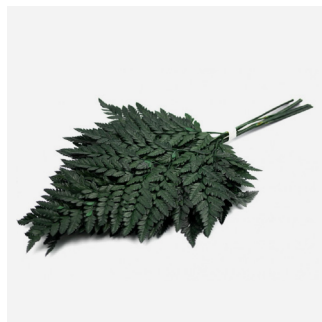

Add-On Preserved Natural Materials

SPECIFICATIONS SHEET

Common Preserved Plants

More Options

Project Showcase

WildLed

Common Preserved Plants

Large Adiantum
Length: 14"

Little Adiantum
Length: 9"

Rock Fern
Length: 14"

Parchment Fern
Length: 18"

Preserved Ivy with fruits
Length: 16-20"

Davalia Fern
Length: 10"

Tiki Fern
Length: 12-18"

Preserved Rumora Fern
Length: 15"

Preserved Cinnamon Fern
Length: 18"

Preserved Double Fern
Length: 16"

Preserved Leather Fern
Length: 14"

Preserved Brake Fern
Length: 12-20"

Preserved Brillant Fern

Length: 16"

More Options

Eucalyptus Globulus

Length: 20"