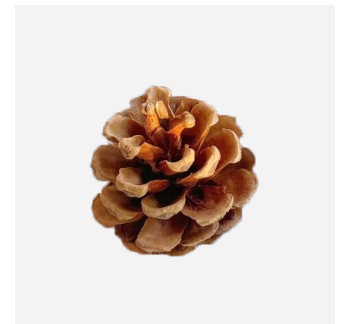

Preserved Double Fern
Length: 16"

Preserved Leather Fern
Length: 14"

Preserved Brake Fern
Length: 12-20"

Preserved Brillant Fern

Length: 16"

More Options

Eucalyptus Globulus

Length: 20"

Preserved Boxwood

Length: 18"

IVY

Length: 20"

Pine Branch

Length: 21"

Preserved Ruscus red
Length: 30"

Preserved Ruscus red
Length: 30"

Preserved Ruscus green
Length: 30"

Gold Dust Plant
Length: 12-24"

Drift Wood
Length: As needed

Preserved Mushroom
Width: 6"

Bark
Length: As needed

Pine Cone
Length: 4", Width: 2"

Project Showcase