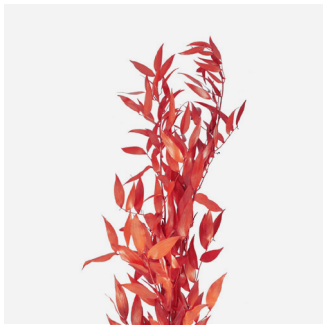

Preserved Ruscus red
Length: 30"