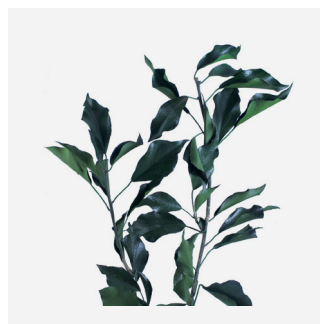

IVY

Length: 20"