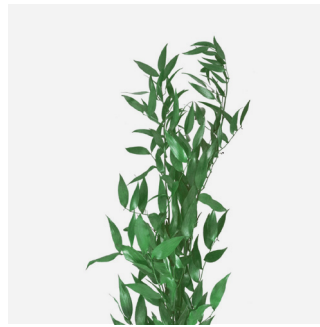

Preserved Double Fern
Length: 16"

Preserved Leather Fern
Length: 14"

Preserved Brake Fern
Length: 12-20"

Preserved Brillant Fern

Length: 16"

More Options

Eucalyptus Globulus

Length: 20"

Eucalyptus Populus

Length: 25"

Eucalyptus Baby

Length: 24"

Eucalyptus Nicoly

Length: 25"

Amaranthus

Length: 30"

Preserved Boxwood

Length: 18"

IVY

Length: 20"

Pine Branch

Length: 21"

Preserved Ruscus red
Length: 30"

Preserved Ruscus red
Length: 30"

Preserved Ruscus green
Length: 30"

Gold Dust Plant
Length: 12-24"

Drift Wood
Length: As needed

Preserved Mushroom
Width: 6"

Bark
Length: As needed

Pine Cone
Length: 4", Width: 2"

Project Showcase