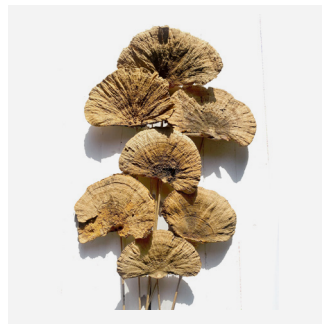

Preserved Double Fern
Length: 16"

Preserved Leather Fern
Length: 14"

Preserved Brake Fern
Length: 12-20"

Preserved Brillant Fern

Length: 16"

More Options

Eucalyptus Globulus

Length: 20"

Eucalyptus Populus

Length: 25"

Eucalyptus Baby

Length: 24"

Eucalyptus Nicoly

Length: 25"

Amaranthus

Length: 30"

Preserved Boxwood

Length: 18"

IVY

Length: 20"

Pine Branch

Length: 21"

Preserved Ruscus red
Length: 30"

Preserved Ruscus red
Length: 30"

Preserved Ruscus green
Length: 30"

Gold Dust Plant
Length: 12-24"

Drift Wood
Length: As needed

Preserved Mushroom
Width: 6"

Bark
Length: As needed

Pine Cone
Length: 4", Width: 2"

Project Showcase